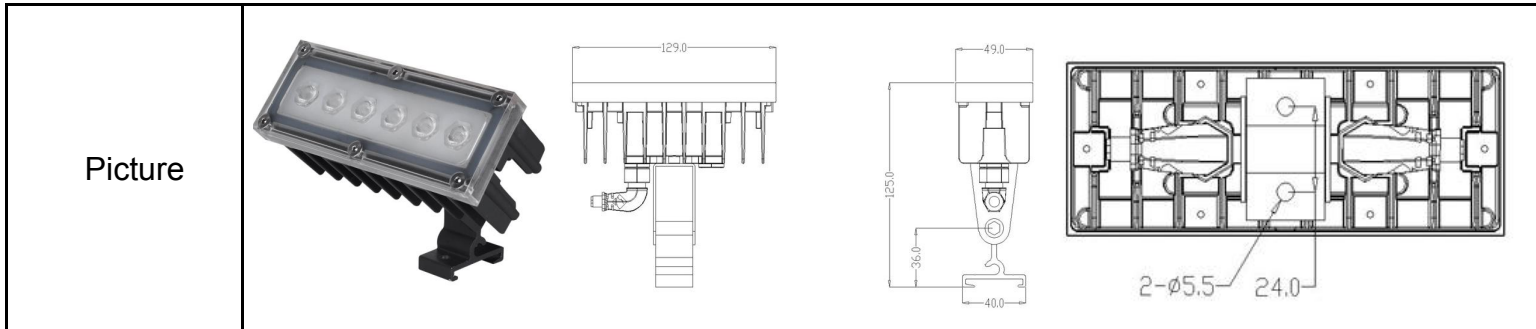

WALLWASHER MODULES

MODULAR 6*1 SERIES

Specifications	Size(mm)	130 x 50 x 65mm	LED Brand :	Osram LED
	Power (W) :	6W ± 10%	Beam Angle:	15/ 30/ 45/ 60/ 20*60
	Input voltage:	AC90-260V/DC24V	CRI:	>80
	Power Factor :	More than 0.95	CCT:	2700-6500K(W/WW)
	Lumen:	100-130LM/W	Current :	300MA
	LED color:	W/WW/ RGB	Material:	Aluminum +Acrylic lens + PC cover
	Working Temperature:	-40 ⁰ - + 50 ⁰	Delivery Time	25 days after received deposit