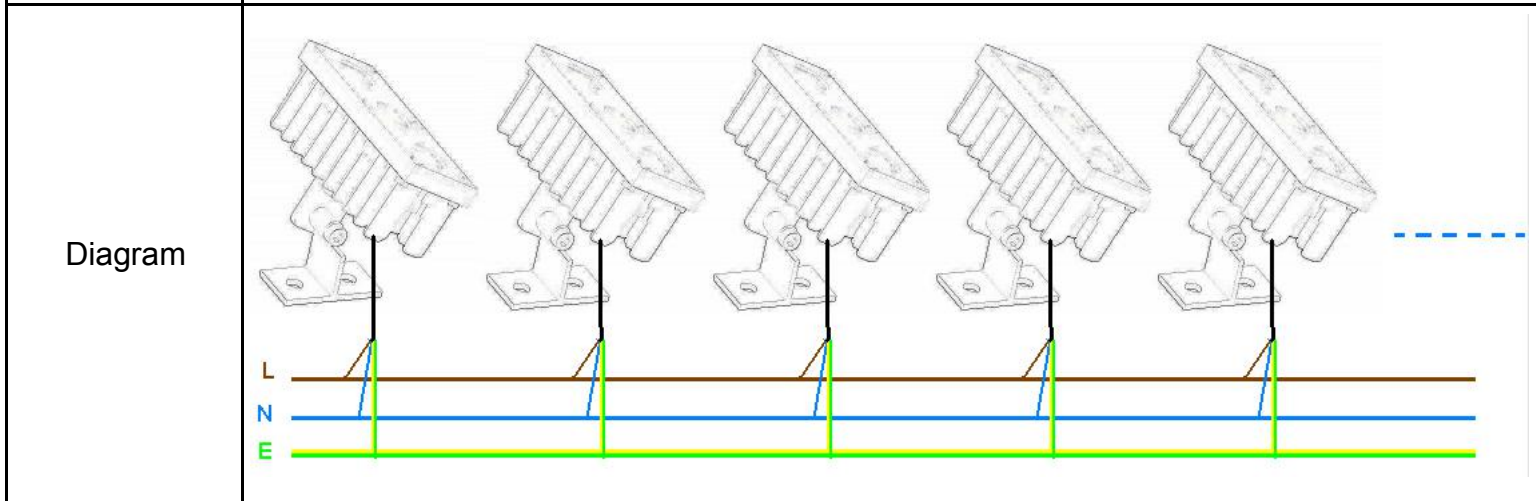

WALLWASHER MODULES

MODULAR 6*1 SERIES

Specifications	Size(mm)	130 x 50 x 65mm	LED Brand :	Osram LED
	Power (W) :	6W ± 10%	Beam Angle:	15/ 30/ 45/ 60/ 20*60
	Input voltage:	AC90-260V/DC24V	CRI:	>80
	Power Factor :	More than 0.95	CCT:	2700-6500K(W/WW)
	Lumen:	100-130LM/W	Current :	300MA
	LED color:	W/WW/ RGB	Material:	Aluminum +Acrylic lens + PC cover
	Working Temperature:	-40 ⁰ - + 50 ⁰	Delivery Time	25 days after received deposit