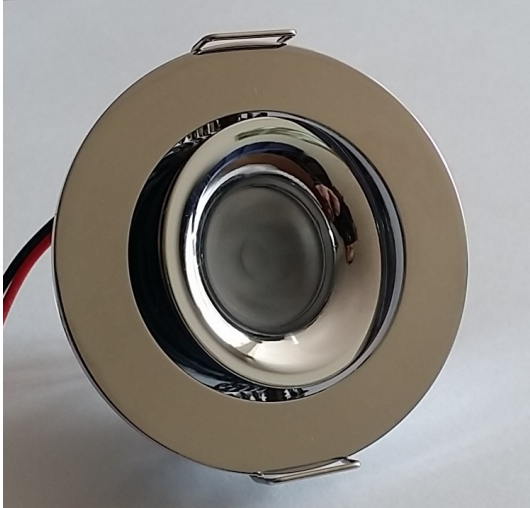

Halo-052-mini

Mini version of our HaloLite series, only 18.5mm depth

WK LED Halo Benefits:

High quality Cree XPE led
 Anodised aluminium housing, with chrome or white finish
 Usefull lifetime > 50.000 hours
 Dimmable 0-10V / PWM / Triac and DALI
 View angle 28 degrees
 IP44
 Small size: Ø 52 * 18.5mm
 Warm white from 2700K up to 4000K
 Other colours: regular White, Red, Green, Blue and RGB

Applications:

Luxury interiors and exteriors
 Cabinets, etc.etc..
 Suitable for Indoor and outdoor use

Specifications:

Halo-052-mini	Description	Accessories
	<p>Led's: Cree XPE 1W/3W Voltage: 3V/3.5V Current: 350mA/700mA Cut size: 44mm Diameter: 52mm Height: 18.5mm Lens: tough glass Lumen: 75/135 Dimming: 0-10V/PWM/TRIAC/DALI CRI: >80 / >90 View angle: 28° IP value: IP44 Housing: Anodised aluminium Fixture colours: white, chrome Colours: Warm white, White, Red, Green, Blue and RGB Warranty: up to 3 years</p>	<p>LED driver LED dimmer/driver LED dimmer Dimmable led driver Also DALI TCI Mini Jolly 36V/350mA can drive 12 pcs.</p> 

18.5

Ø52
 30°