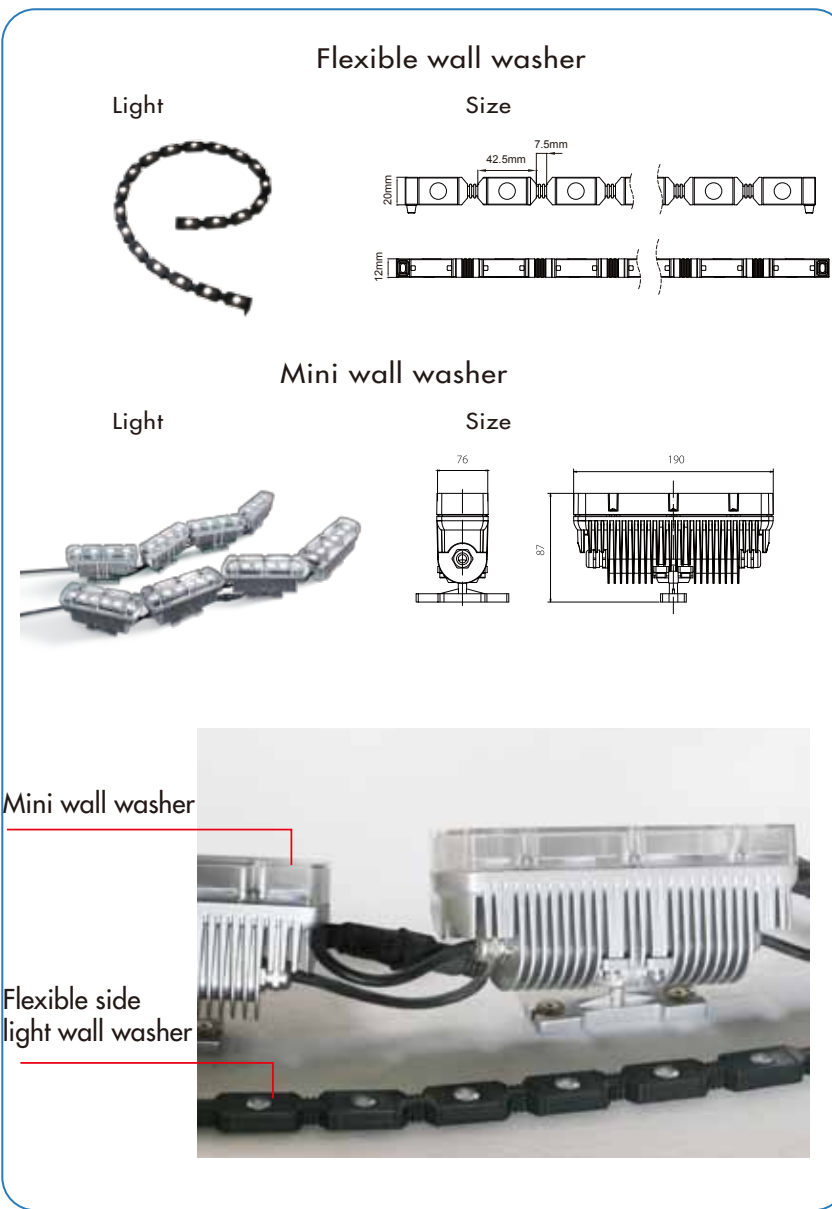

Features

- Use two injection type structure, light body one time molding, perfect waterproof performance which can achieve IP66.
- Available special lenses with different light-emitting angles, beam angle can be adjustable.
- High power LED light source, 1000Lm/m.
- Lighting uniformity when multiple lamps connected, no dark area between units.
- Easy to be installed. No matter linear connection or arc connection, minimum bend radius up to 2.5CM.
- Light body use soft thermo plastic material, anti-impact force, not easily broken.
- Mini Light body, only 2cm width, good for hiding.

Structure

Installation

seamless connection

curve installation

concave installation

5cm bend angle-5cm diameter

Lighting effect

Product Size

Notice

Product details are subject to changes of appearance and specifications without prior notice, please refer to the user's manuals.

Connection

Specification:Flexible Wall Washer VS Mini Wall Washer

	Flexible wall washer	Mini wall washer
IP Rate	IP66	IP65
Bend radius	2.5 cm	80cm
Fixed point needed for 100m arc connection	Less than 100 points	820 points
Size	width: 2cm height: 1.2cm	length:19cm width: 7.6cm height: 8.7cm
Material	Plastic(Impact resistance)	Aluminum(non Impact resistance)

Size:Flexible Wall Washer VS Mini Wall Washer

Lighting Effect:Flexible Wall Washer VS Mini Wall Washer

Flexible Wall Washer Projects Photos

LED High Power Flexible Wall Washer