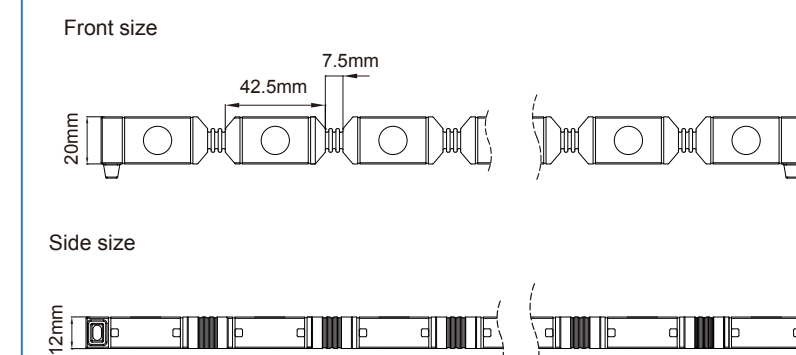

Parameter

Item No.:	WK-FW-002-24V-3030	WK-FW-002-240V-3030
Light Source:	3030LED 3030 High power LED	
Input Voltage:	DC24V	240V
Watt:	19.9W/ 19.9W/m	18.3W/ 18.3W/m
IP Rate:	IP66	
Spce:	(0.05M)/ 1 LED(0.05M)/unit	(0.5M)/ 10 LED(0.5M)/unit
Luminous:	1000 LM	
Color:	R,G,B,Y,A,WW,W	
Beam angle:	30°	
Material:	TPE ThermoPlastic	
Working Temperature:	-30°C~+50°C	
Length:	0.5m/1m/5m	0.5m/1m/25m
Max loading length:	5m	25m

Features

- Use two injection type structure, light body one time molding, perfect waterproof performance which can achieve IP66.
- Available special lenses with different light-emitting angles, beam angle can be adjustable.
- High power LED light source, 1000Lm/m.
- Lighting uniformity when multiple lamps connected, no dark area between units.
- Easy to be installed. No matter linear connection or arc connection, minimum bend radius up to 2.5CM.
- Light body use soft thermo plastic material, anti-impact force, not easily broken.
- Mini Light body, only 2cm width, good for hiding.

Structure

Installation

seamless connection

curve installation

concave installation

5cm bend angle-5cm diameter

Lighting effect

Product Size

Notice

Product details are subject to changes of appearance and specifications without prior notice, please refer to the user's manuals.

Connection

Specification:Flexible Wall Washer VS Mini Wall Washer

	Flexible wall washer	Mini wall washer
IP Rate	IP66	IP65
Bend radius	2.5 cm	80cm
Fixed point needed for 100m arc connection	Less than 100 points	820 points
Size	width: 2cm height: 1.2cm	length:19cm width: 7.6cm height: 8.7cm
Material	Plastic(Impact resistance)	Aluminum(non Impact resistance)