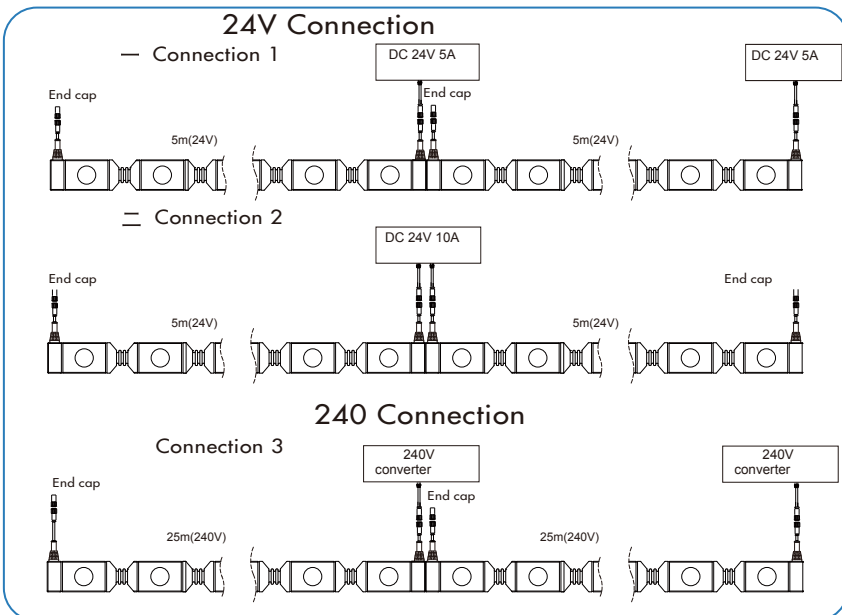

Parameter

Item No.:	WK-FW-002-24V-3030	WK-FW-002-240V-3030
Light Source:	3030LED 3030 High power LED	
Input Voltage:	DC24V	240V
Watt:	19.9W/ 19.9W/m	18.3W/ 18.3W/m
IP Rate:	IP66	
Spce:	(0.05M)/ 1 LED(0.05M)/unit	(0.5M)/ 10 LED(0.5M)/unit
Luminous:	1000 LM	
Color:	R,G,B,Y,A,WW,W	
Beam angle:	30°	
Material:	TPE ThermoPlastic	
Working Temperature:	-30°C~+50°C	
Length:	0.5m/1m/5m	0.5m/1m/25m
Max loading length:	5m	25m

Features

- Use two injection type structure, light body one time molding, perfect waterproof performance which can achieve IP66.
- Available special lenses with different light-emitting angles, beam angle can be adjustable.
- High power LED light source, 1000Lm/m.
- Lighting uniformity when multiple lamps connected, no dark area between units.
- Easy to be installed. No matter linear connection or arc connection, minimum bend radius up to 2.5CM.
- Light body use soft thermo plastic material, anti-impact force, not easily broken.
- Mini Light body, only 2cm width, good for hiding.

Structure

Installation

seamless connection

curve installation

concave installation

5cm bend angle-5cm diameter

Lighting effect

Product Size

Notice

Product details are subject to changes of appearance and specifications without prior notice, please refer to the user's manuals.

Connection

Specification:Flexible Wall Washer VS Mini Wall Washer

	Flexible wall washer	Mini wall washer
IP Rate	IP66	IP65
Bend radius	2.5 cm	80cm
Fixed point needed for 100m arc connection	Less than 100 points	820 points
Size	width: 2cm height: 1.2cm	length:19cm width: 7.6cm height: 8.7cm
Material	Plastic(Impact resistance)	Aluminum(non Impact resistance)