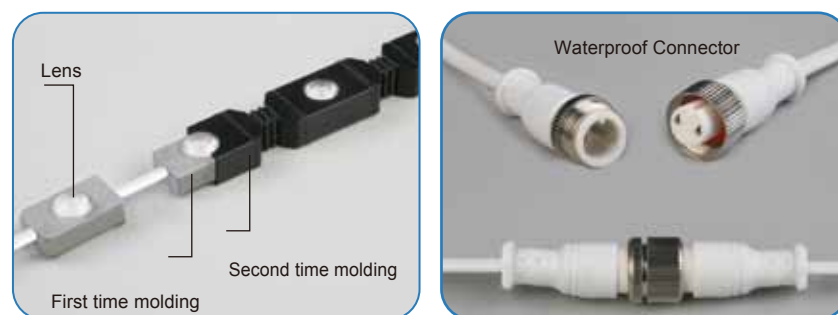

High power flexible LED wall washer is a revolutionary product which uses special molded design, flexible light body can be bent at any angle, IP66 waterproof rate, high brightness, beam angle adjustable, easy to install. Flexible LED wall washer is the best alternative to normal linear wall washer.

Parameter

Item No.:	WK-FW-002-24V-3030	WK-FW-002-240V-3030
Light Source:	3030LED 3030 High power LED	
Input Voltage:	DC24V	240V
Watt:	19.9W/ 19.9W/m	18.3W/ 18.3W/m
IP Rate:	IP66	
Spce:	(0.05M)/ 1 LED(0.05M)/unit	(0.5M)/ 10 LED(0.5M)/unit
Luminous:	1000 LM	
Color:	R,G,B,Y,A,WW,W	
Beam angle:	30°	
Material:	TPE ThermoPlastic	
Working Temperature:	-30°C~+50°C	
Length:	0.5m/1m/5m	0.5m/1m/25m
Max loading length:	5m	25m

Features

- Use two injection type structure, light body one time molding, perfect waterproof performance which can achieve IP66.
- Available special lenses with different light-emitting angles, beam angle can be adjustable.
- High power LED light source, 1000Lm/m.
- Lighting uniformity when multiple lamps connected, no dark area between units.
- Easy to be installed. No matter linear connection or arc connection, minimum bend radius up to 2.5CM.
- Light body use soft thermo plastic material, anti-impact force, not easily broken.
- Mini Light body, only 2cm width, good for hiding.

Structure

Installation

Lighting effect

Product Size

Intellectual Property protection