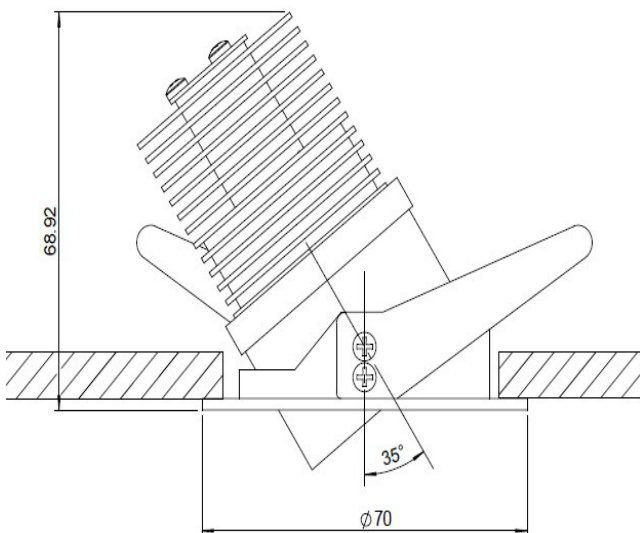

Halolite Recessed Anti Glare Series

Halolite Anti Glare recessed downlights with 25mm black baffle to avoid glare

Featuring Bridgelux COB LED for outstanding performance, most accurate binning and high CRI >90

Also available in Tunable White 2000-3000K with Bridgelux or Honourtek Chips

Unique slim design fixtures adjustable and fixed

Available in White, Black, Nickel, Bronze, Copper and Gold
Brushed or Mirror polished

Even custom colours are possible upon request

Adjustable, Fixed and IP54