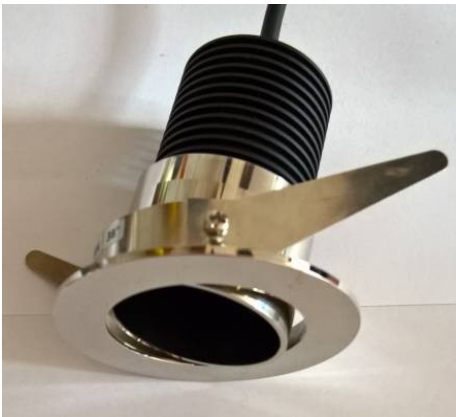

Halolite Recessed Anti Glare Series

Halolite Anti Glare recessed downlights with 25mm black baffle to avoid glare

Featuring Bridgelux COB LED for outstanding performance, most accurate binning and high CRI >90

Also available in Tunable White 2000-3000K with Bridgelux or Honourtek Chips

Unique slim design fixtures adjustable and fixed

Available in White, Black, Nickel, Bronze, Copper and Gold
Brushed or Mirror polished

Even custom colours are possible upon request

Adjustable, Fixed and IP54

Halo-AG-8W

Technical Parameters:

Light source: Bridgelux COB Led

Input Voltage: 18VDC

Power consumption: 8W

Rated current: 350mA

Dimmability: Yes

Cut out: 60mm

Outer diameter: 70mm

Height incl.fixture: 73mm

IP Rate: 54

Available dimming drivers:

0-10V

Triac