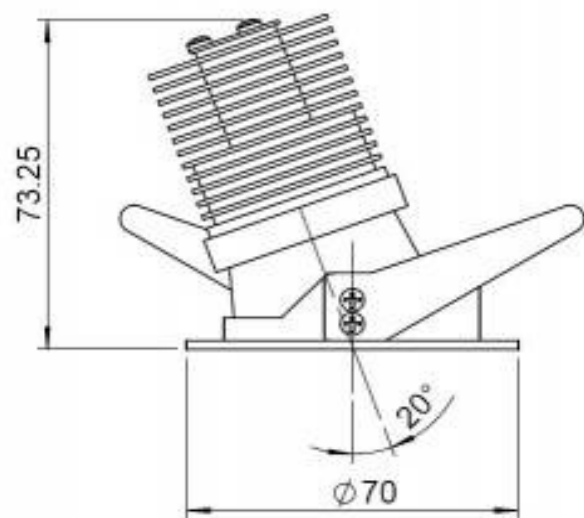

Halolite Recessed Anti Glare Series

Halolite Anti Glare recessed downlights with 25mm black baffle to avoid glare

Featuring Bridgelux COB LED for outstanding performance, most accurate binning and high CRI >90

Also available in Tunable White 2000-3000K with Bridgelux or Honourtek Chips

Unique slim design fixtures adjustable and fixed

Available in White, Black, Nickel, Bronze, Copper and Gold
Brushed or Mirror polished

Even custom colours are possible upon request

Adjustable, Fixed and IP54